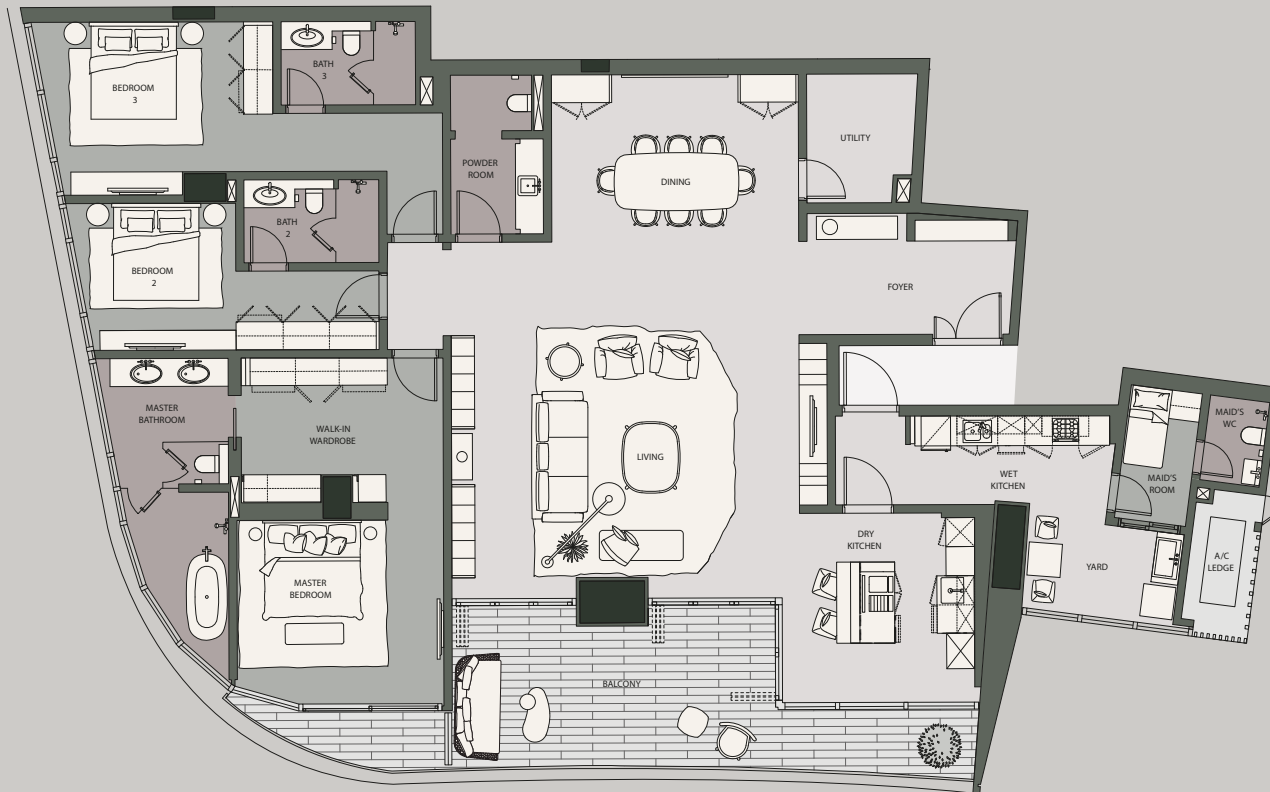

APARTMENT TYPE A1

UNIT AREA

Approx. 3,456 sqft / 321 sqm

BEDROOMS

4 (including Maid's)

BATHROOMS

5 (including Maid's)

L1, L2