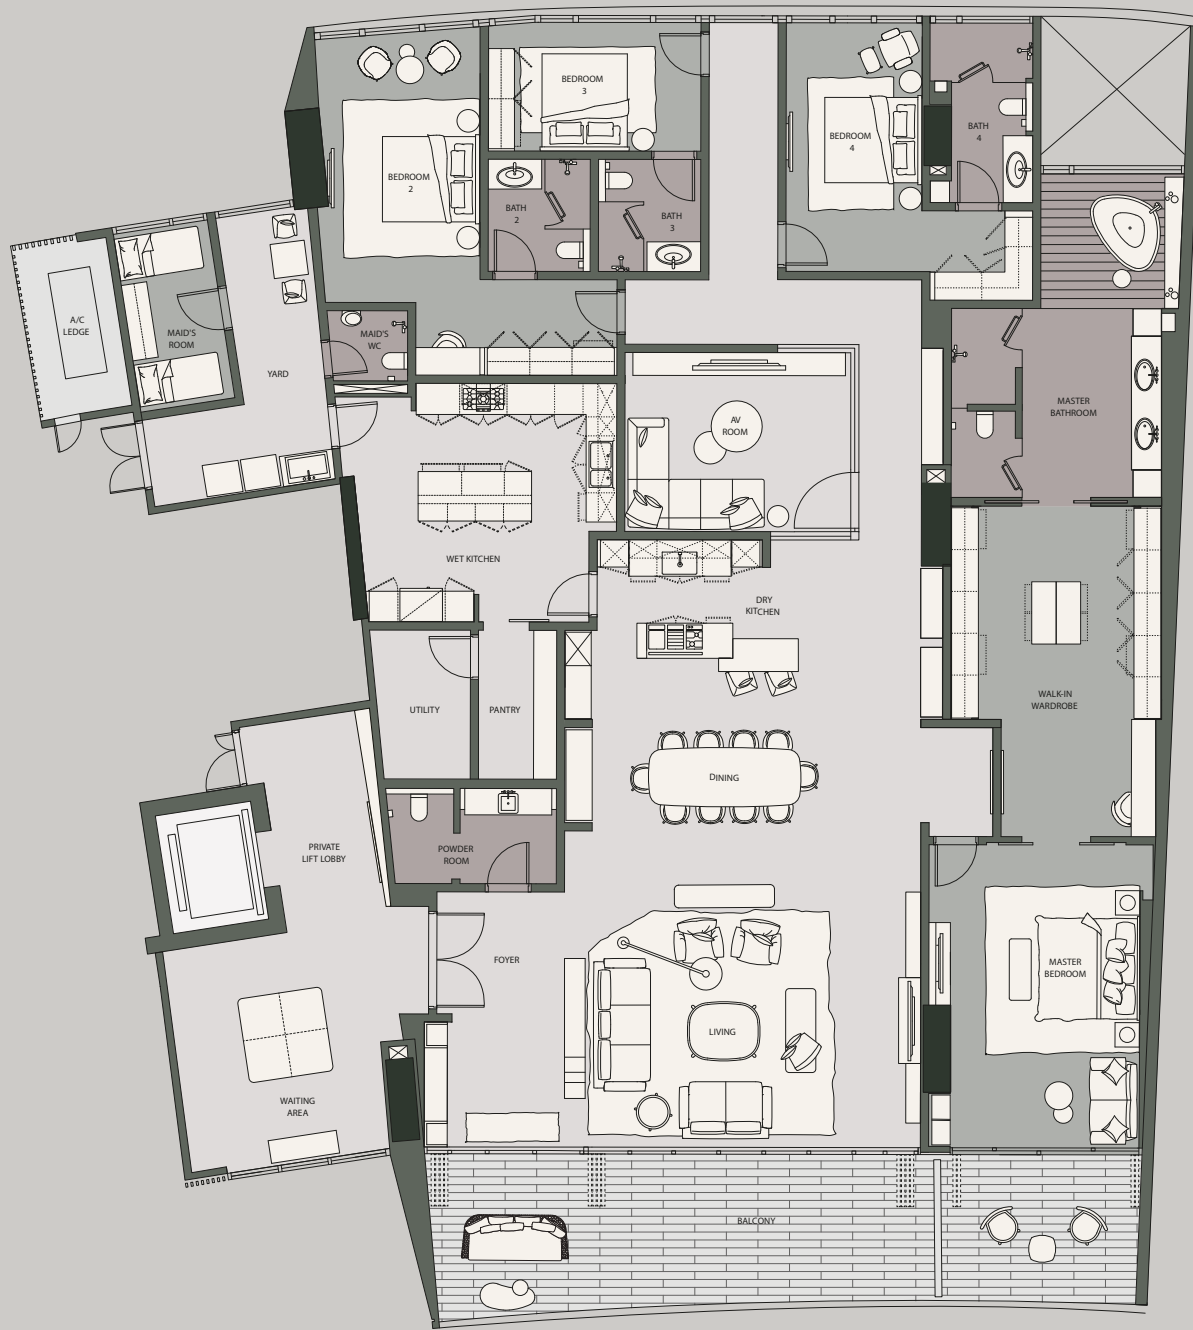

# APARTMENT TYPE B

UNIT AREA  
Approx. 5,963 sqft / 554 sqm

BEDROOMS  
5 (including Maid's)

BATHROOMS  
6 (including Maid's)

L3, L4, L5