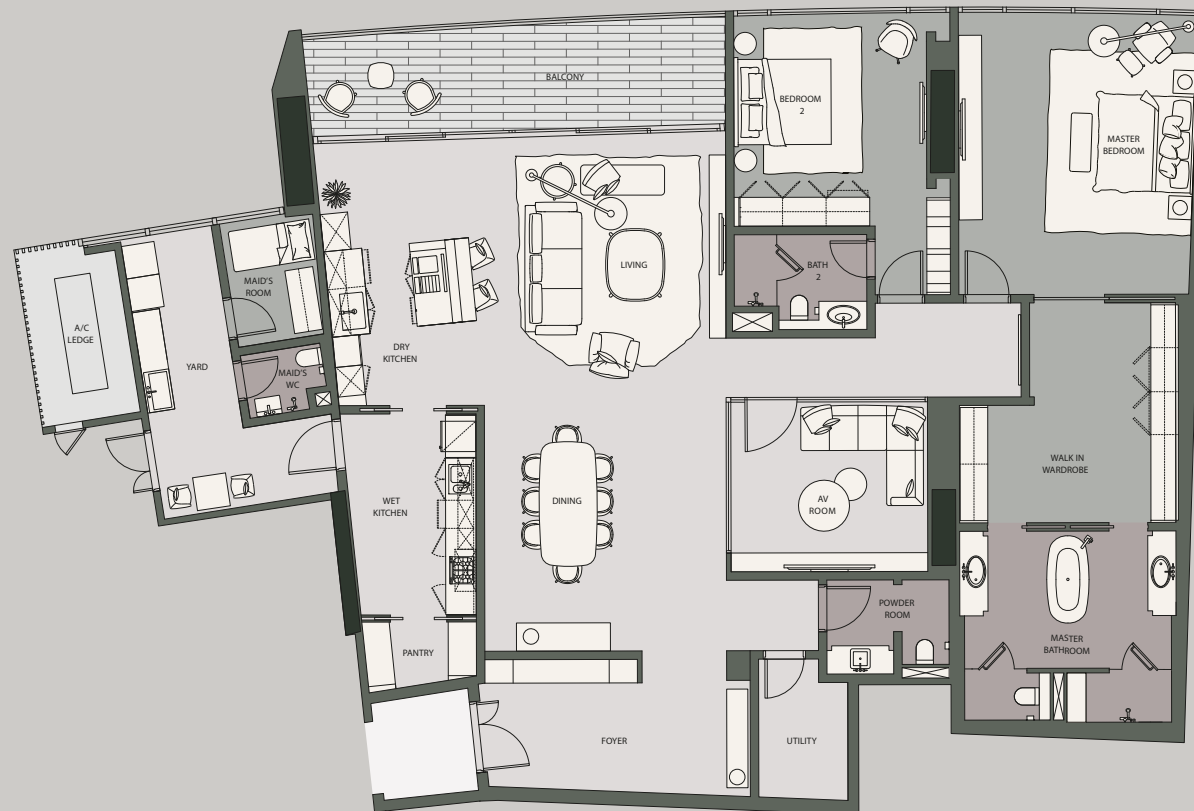

APARTMENT TYPE B2

UNIT AREA

Approx. 3,511sqft / 326 sqm

BEDROOMS

3 (including Maid's)

BATHROOMS

4 (including Maid's)

L1, L2