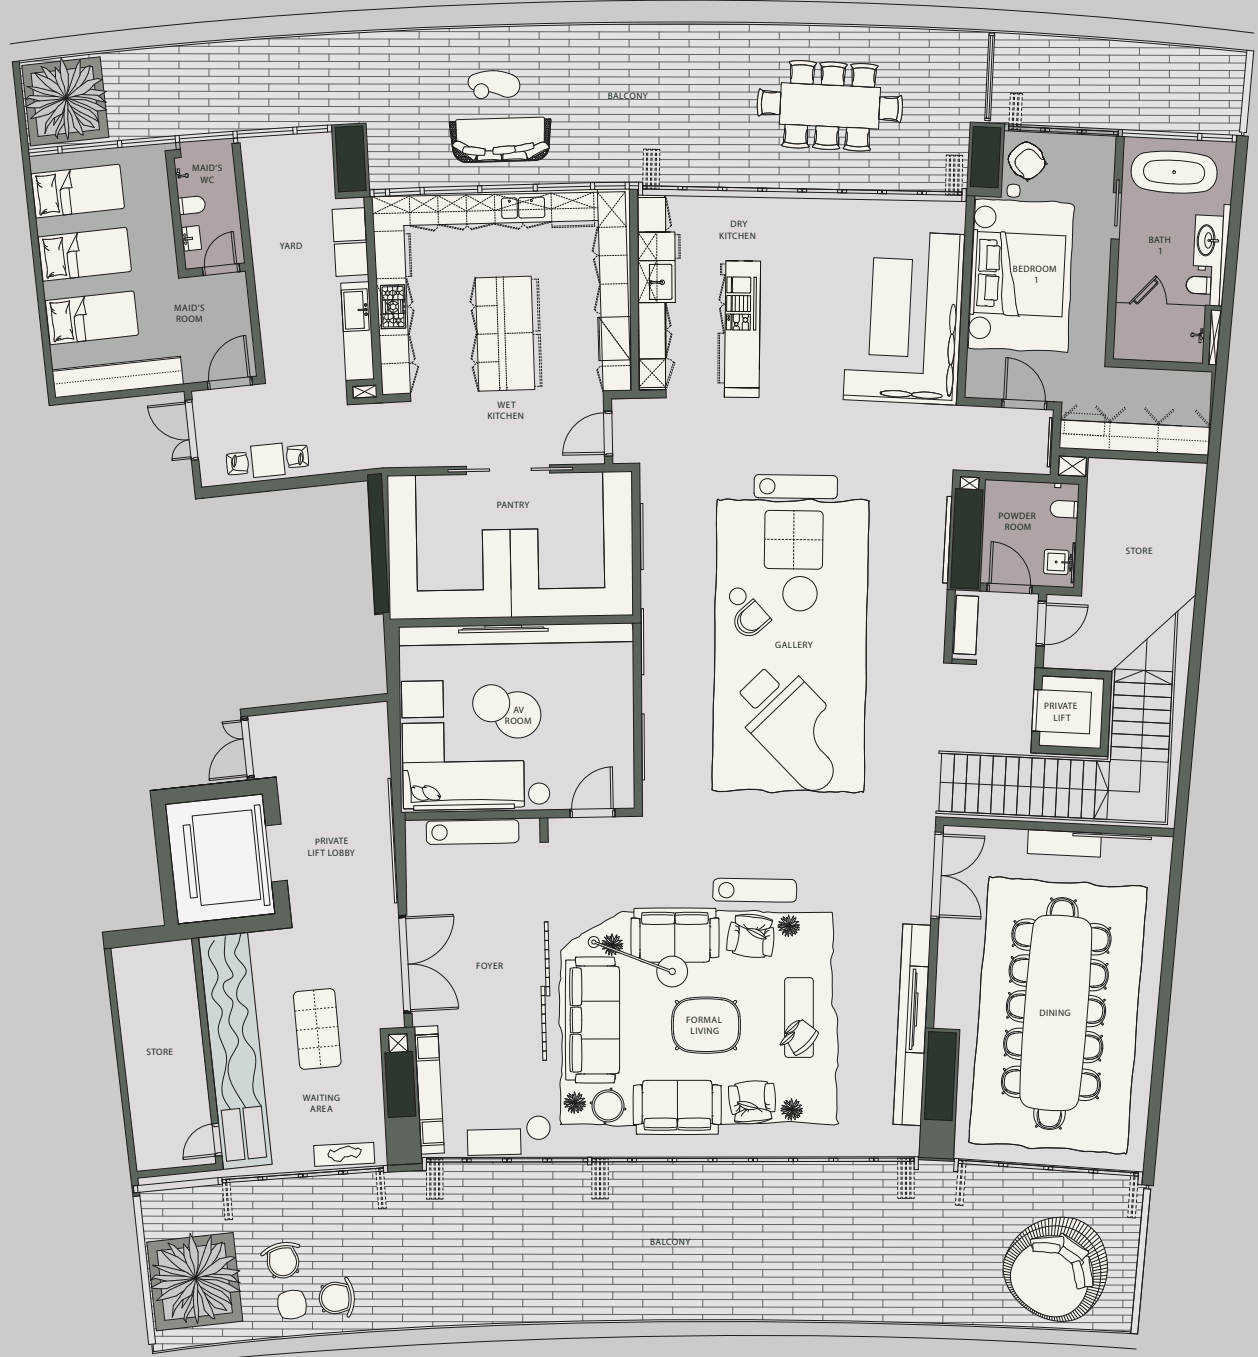

# PENTHOUSE TYPE B

LOWER LEVEL

UPPER LEVEL

UNIT AREA  
Approx. 10,000 sqft / 929 sqm

BEDROOMS  
5 (including Maid's)

BATHROOMS  
6 (including Maid's)