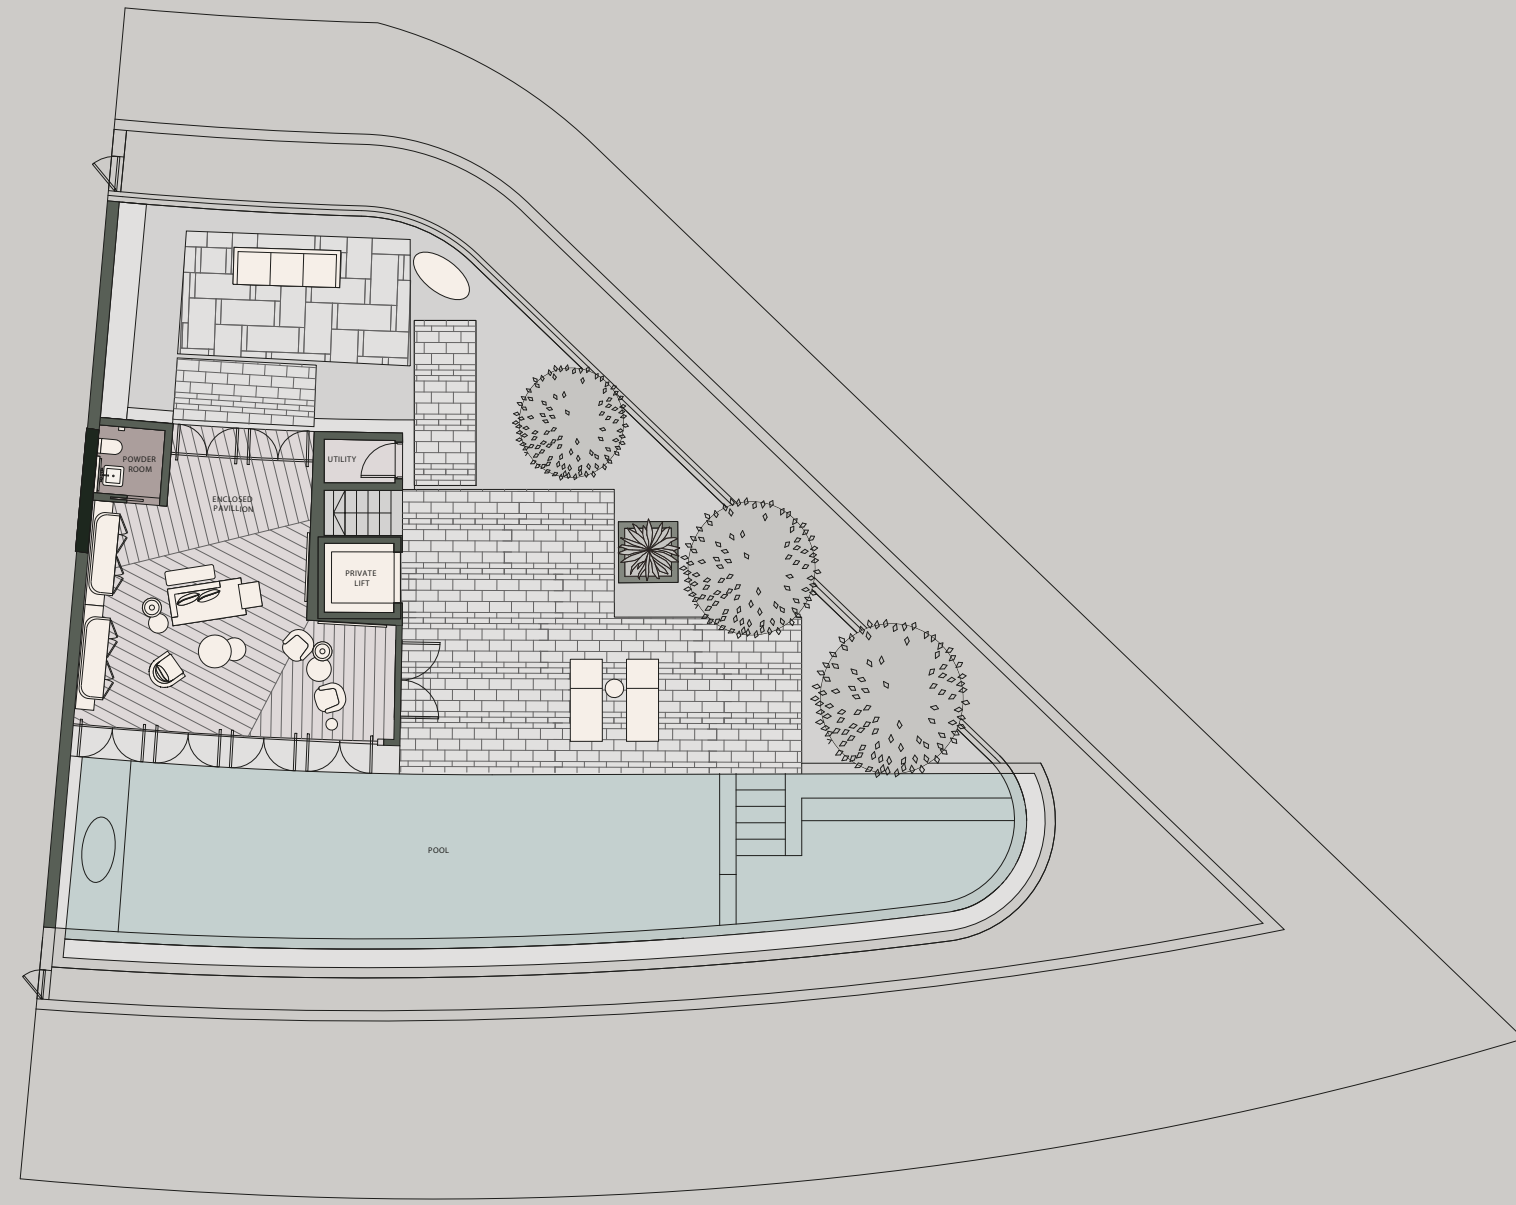

PENTHOUSE TYPE D

LOWER LEVEL

UPPER LEVEL

UNIT AREA
Approx. 15,263 sqft / 1,418sqm

BEDROOMS
5 (including Maid's)

BATHROOMS
6 (including Maid's)

PENTHOUSE TYPE D

ROOF TOP

L6, L6M, ROOF

ROOF

L6M

L6